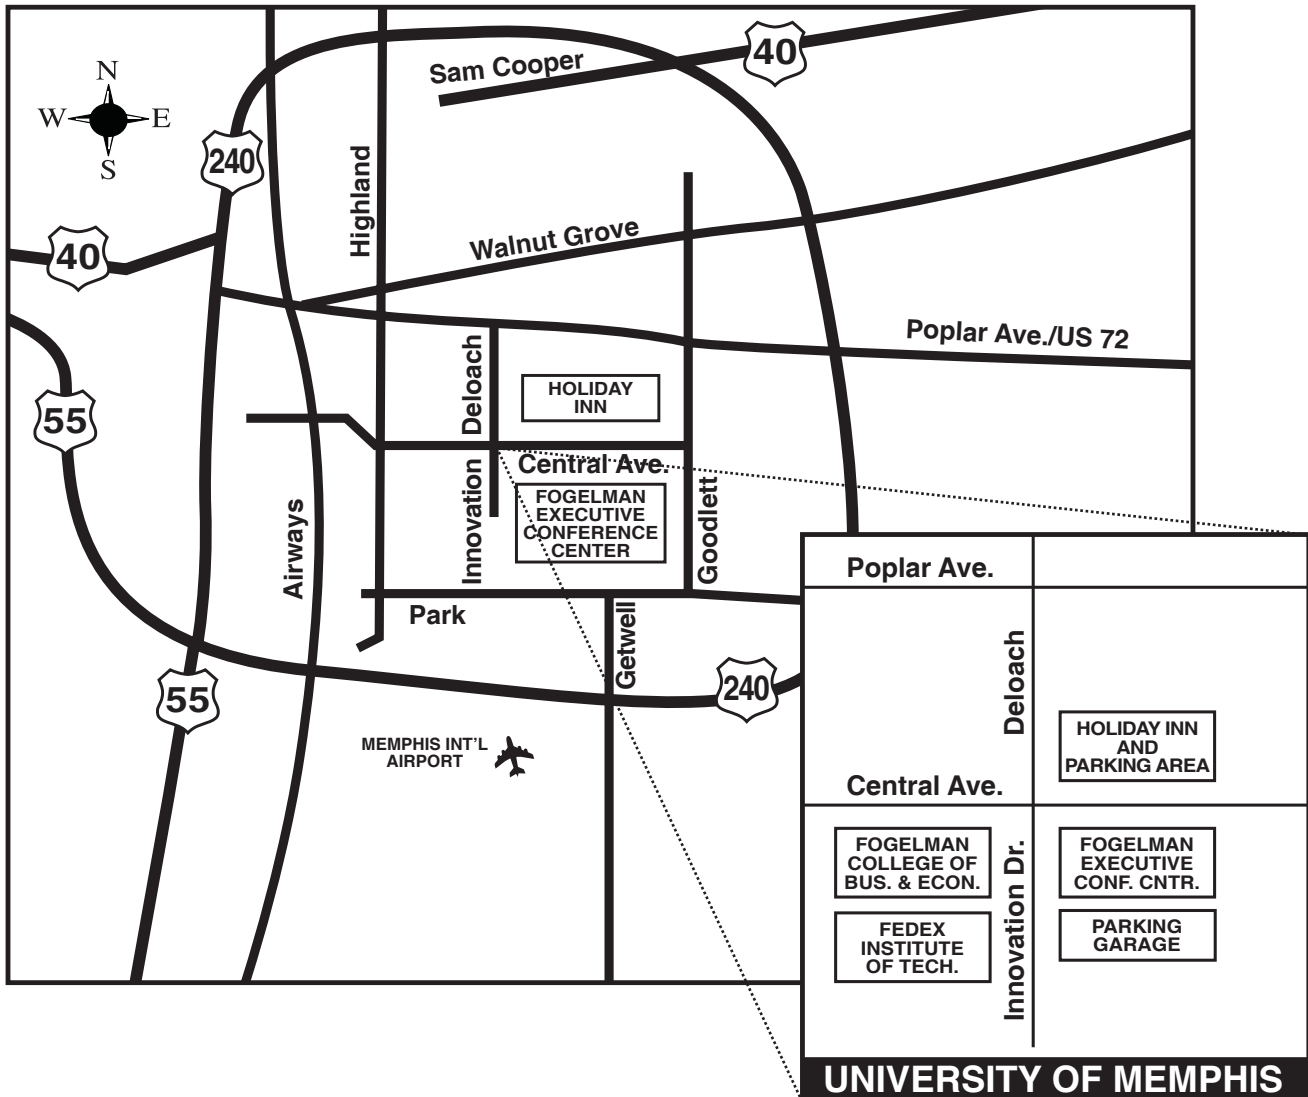

Location Map

Fogelman Executive Conference Center

330 Innovation Dr., Memphis, TN 38152, 901-678-5410

AT THE UNIVERSITY OF MEMPHIS

3700 Central Avenue, Memphis, TN 38152, 901-678-8200

Sales and Catering: 901-678-2021