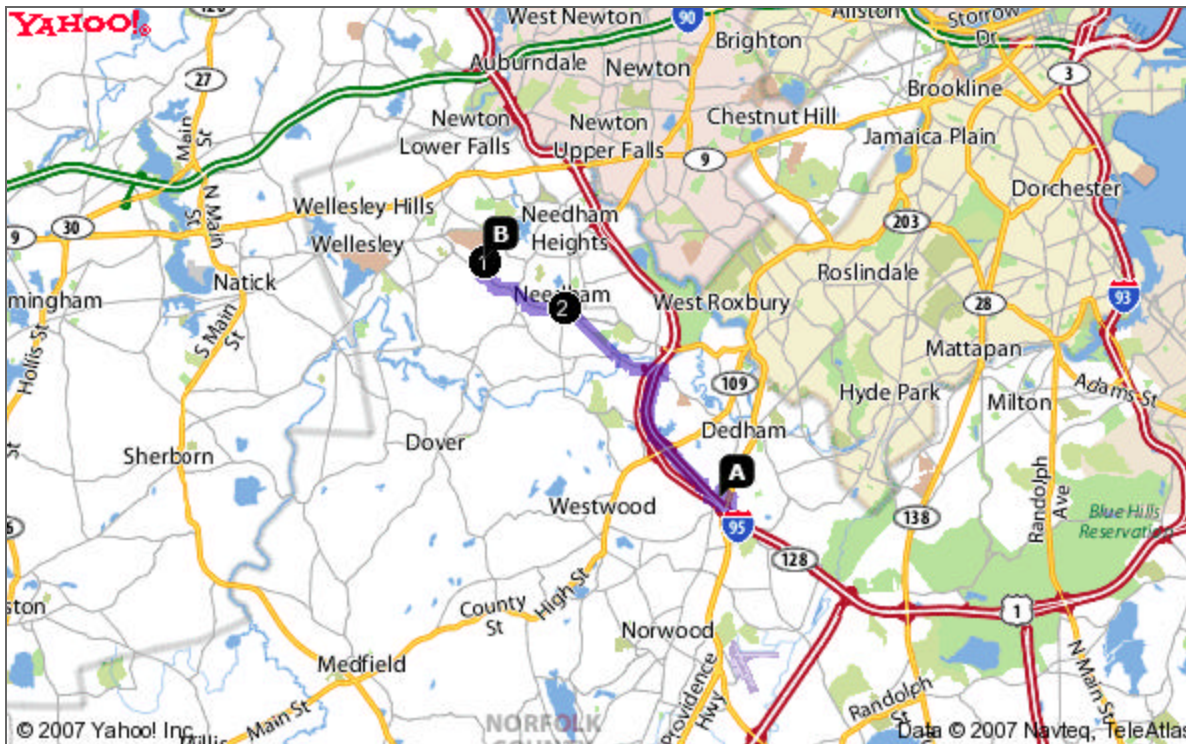

### Directions to Needham, MA

Summary and Notes

**START** **A** **Holiday Inn Boston-Dedham Htl & Conf Center (800) 345-8082**  
**55 Ariadne Rd, Dedham, MA**

**FINISH** **B** **Olin Way, Needham, MA**

**Total Distance: 7.7 miles, Total Time:**  
**19 mins (approx.)**

Add your notes here...

Distance

**A** **55 ARIADNE RD, DEDHAM, MA**

- 1. Start at **55 ARIADNE RD, DEDHAM** going toward **WASHINGTON ST** go **< 0.1** mi
- 2. Turn **R** on **WASHINGTON ST(RT-1A)** go **< 0.1** mi
- 3. Turn **R** to follow **RT-1A** go **0.2** mi
- 4. Bear **R** on **PROVIDENCE HWY** go **0.1** mi
- 5. Take ramp onto **I-95 N** toward **PEABODY/PORTSMOUTH NH** go **3.0** mi
- 6. Take exit **#17/NEEDHAM/NATICK** onto **WEST ST(RT-135)** go **0.9** mi
- 7. Continue to follow **RT-135** go **2.9** mi
- 8. Turn **R** on **OLIN WAY** go **0.4** mi
- 9. Arrive at **OLIN WAY, NEEDHAM**, on the **R**

**B** **OLIN WAY, NEEDHAM, MA**

Distance: 7.7 miles, Time: 19 mins

Your Points of Interest

1. Fw **Olin College**-Engineering (781) 292-2300  
Olin Way Needham, MA 02492
2. Not Your Average Joe's (781) 453-9300 ★★★★★  
105 Chapel St Needham, MA 02492