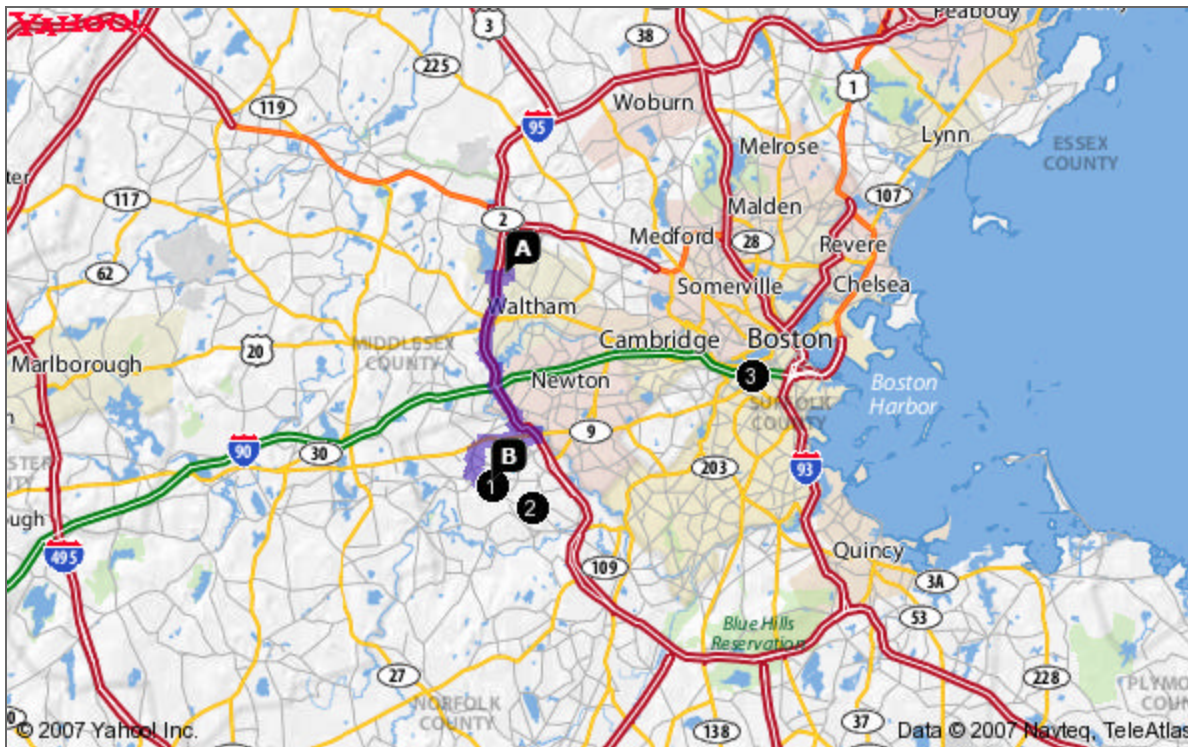

Directions to Needham, MA

Summary and Notes

START **A** 287 Winter St, Waltham, MA

FINISH **B** Olin Way, Needham, MA

Total Distance: 12 miles, Total Time: 23 mins (approx.)

Add your notes here...

Distance

A 287 WINTER ST, WALTHAM, MA

- 1. Start at **287 WINTER ST, WALTHAM** going toward **BROOKSIDE WDS** go **0.3** mi
- 2. Turn **L** on **WYMAN ST** go **< 0.1** mi
- 3. Turn **R** on **WINTER ST** go **0.3** mi
- 4. Make a U-Turn on **WINTER ST** go **0.2** mi
- 5. Take ramp onto **I-95 S** go **6.3** mi
- 6. Take exit **#20B/FRAMINGHAM/WORCESTER** onto **WORCESTER ST(RT-9 W)** go **1.9** mi
- 7. Take ramp toward **RT-16** go **< 0.1** mi
- 8. Bear **L** on **WASHINGTON ST(RT-16)** go **0.6** mi
- 9. Bear **L** on **FOREST ST** go **0.3** mi
- 10. Turn **R** on **SEAVER ST** go **0.5** mi
- 11. Turn **L** on **GREAT PLAIN AVE(RT-135 E)** go **1.1** mi
- 12. Turn **L** on **OLIN WAY** go **0.4** mi
- 13. Arrive at **OLIN WAY, NEEDHAM**, on the **R**

B OLIN WAY, NEEDHAM, MA

Distance: 12.0 miles, Time: 23 mins

Your Points of Interest

1. Fw **Olin College-Engineering** (781) 292-2300
Olin Way Needham, MA 02492
2. Not Your Average Joe's (781) 453-9300 ★★★★★
105 Chapel St Needham, MA 02492
3. **Olin Center for Intl Study** (617) 247-3033
342 Newbury St Boston, MA 02115

When using any driving directions or map, it's a good idea to do a reality check and make sure the road still exists, watch out for construction, and follow all traffic safety precautions. This is only to be used as an aid in planning.