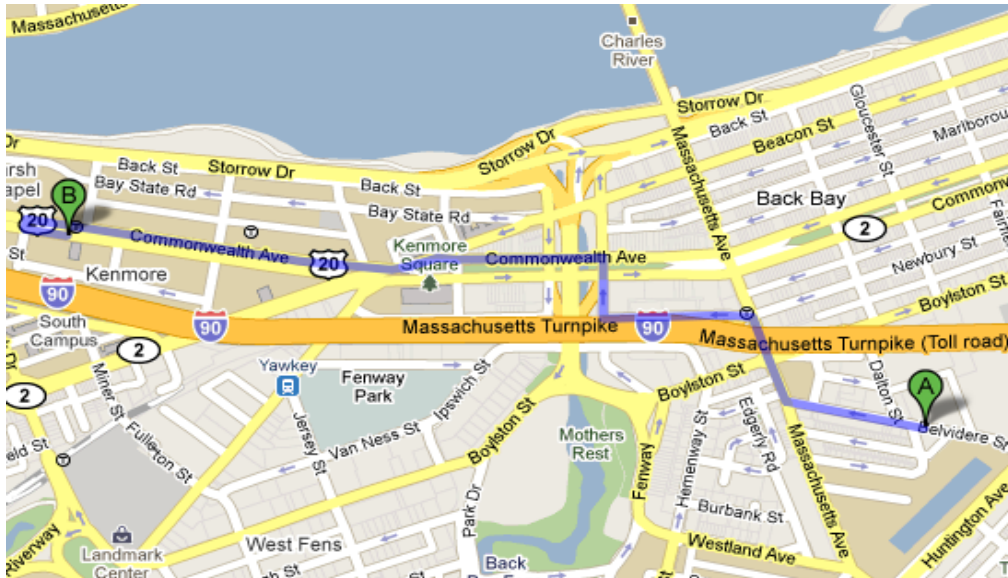

Driving Directions from the Sheraton Boston to Boston University Parking Garage

- Head west on Belvidere St toward Dalton St (.2 mi)
- Turn right at Massachusetts Ave (.1 mi)
- Turn left at Newbury St (.2 mi)
- Newbury St turns right and becomes Charlesgate E (420 ft)
- Turn left at Commonwealth Ave (.3 mi)
- Slight right to stay on Commonwealth Ave (.4 mi)
- Make a U-turn at Cummington St (338 ft)
 - Destination will be on the right

Taking the T

- Turn right onto Belvidere St.
- Turn right onto Massachusetts Ave.
- MBTA Entrance near intersection of Newbury St and Massachusetts Ave
- Take the Green Line (B) from **Hynes/ICA station** heading to **Boston College**
- Pass **Kenmore**, pass **Blandford Street**, and get off at **Boston University East**
 - Destination will be directly in front of 700 Commonwealth Ave parking garage