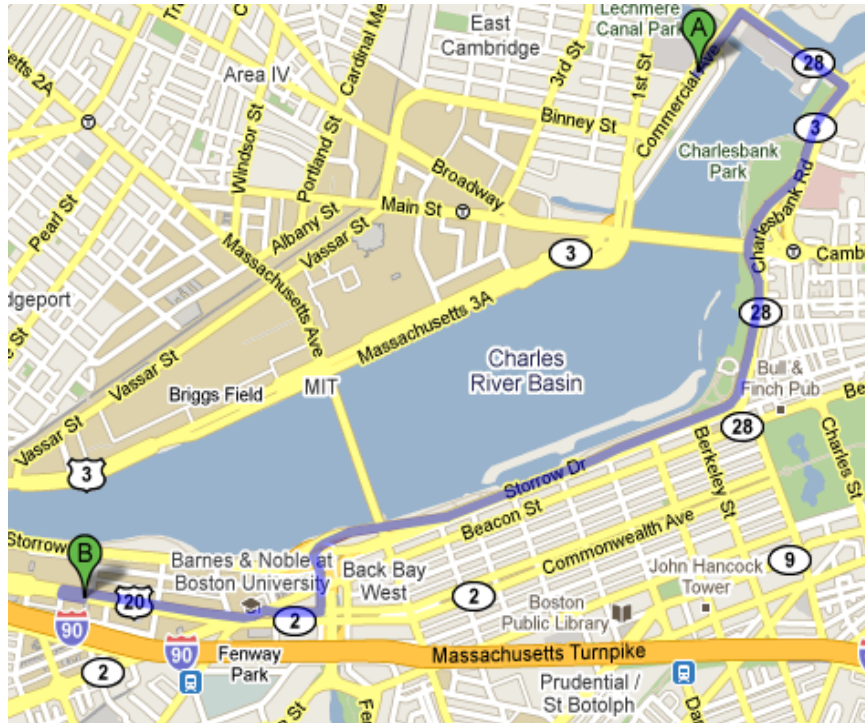

Driving Directions from the Royal Sonesta to Boston University Parking Garage

- Head northeast on Land Blvd toward Cambridge Pkwy (.2 mi)
- Turn right at MA-28 S (.3 mi)
- Turn right to stay on MA-28 S (.2 mi)
- Slight right at Charlesbank Rd/Embarkment Rd. Continue to follow Embankment Rd (.6 mi)
- Slight right at Storrow Dr (1.0 mi)
- Take the ramp on the left to Charlesgate W (.2 mi)
- Slight left at Charlesgate W (466 ft)
- Turn right at Commonwealth Ave (.2 mi)
- Slight right to stay on Commonwealth Ave (.4 mi)
- Make a U-turn at Cummington St (338 ft)
 - Destination will be on the right

Taking the T

- Turn right onto Edwin H Land Boulevard
- Turn left onto Cambridgeside Pl
- Turn right onto 1st St
- MBTA Entrance near intersection of Cambridge St and 1st St
- Take the **Green Line (E)** from **Lechmere station** heading to **Heath St**
- Pass **Science Park**, pass **North Station**, pass **Haymarket**, and get off at **Government Center**.
- **TRANSFER** by taking the **Green Line (B)** from **Government Center** heading toward **Boston College**
- Pass **Park Street**, **Boylston Street**, **Arlington**, **Copley**, **Hynes/ICA**, **Kenmore**, **Blandford Street**, and get off at **Boston University East**
 - Destination will be directly in front of 700 Commonwealth Ave parking garage