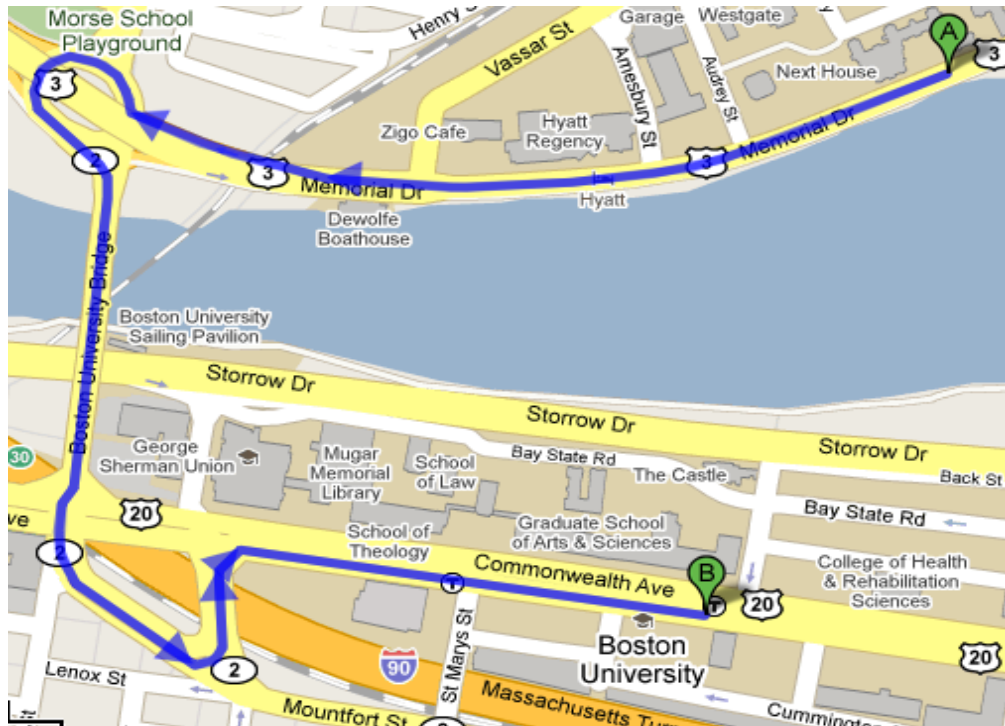

Driving Directions from the Hyatt Regency Cambridge to Boston University Parking Garage

- Head southwest on Memorial Drive toward Audrey St (.4 mi)
- Take the exit (.1 mi)
- At the traffic circle, take the 3rd exit onto Boston Univ Bridge/MA-2 E. Continue to follow MA-2 E (.5 mi)
- Sharp left at Mountfort St. (361 ft)
- Turn right toward Commonwealth Avenue (95 ft)
- Turn right at Commonwealth Avenue (.3 mi)
 - Destination will be on the right