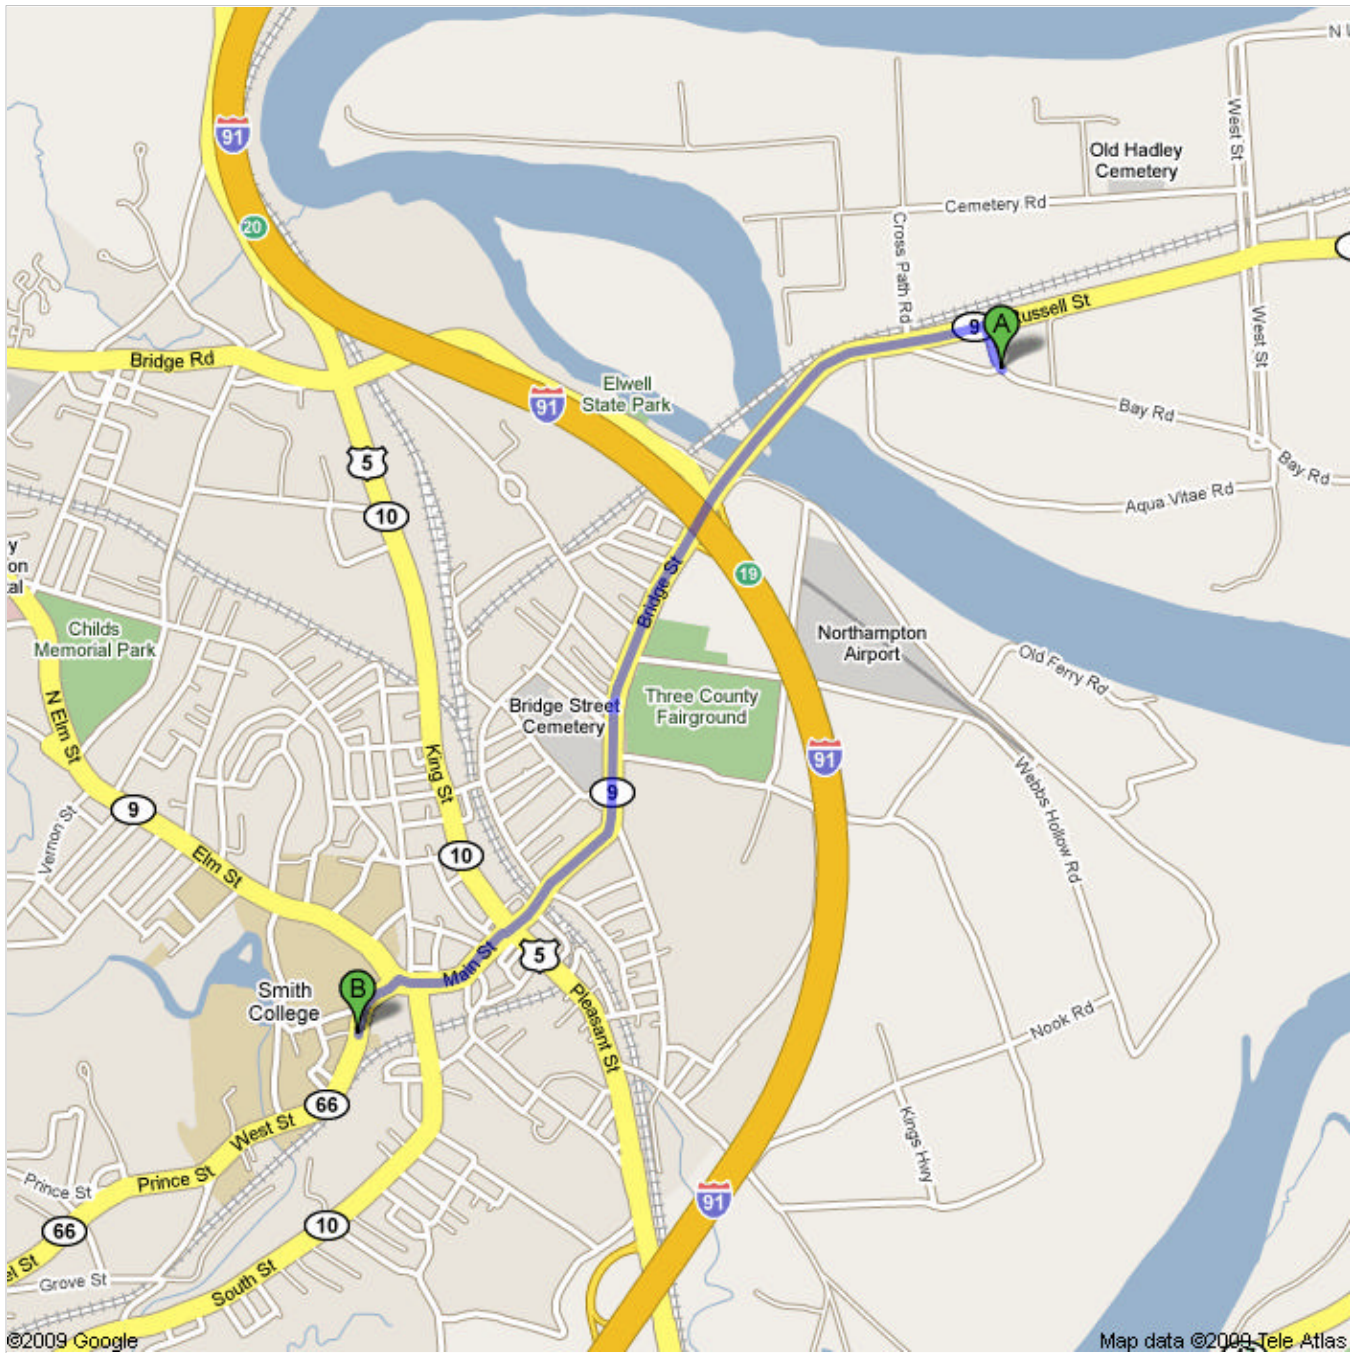

Directions to West St & Arnold Ave, Northampton, MA 01060

2.5 mi – about 9 mins

Directions from Hampton Inn to Smith College Parking Garage

24 Bay Rd, MA 01035

1. Head **northwest** on **Bay Rd** toward **Bay Rd Ext/Old Bay Rd**

go 0.1 mi
total 0.1 mi

9 2. Turn **left** at **RT-9/Russell St**
Continue to follow RT-9
About 7 mins

go 2.2 mi
total 2.3 mi

3. Turn **left** at **Green St/RT-66**

Continue to follow RT-66

About 2 mins

go 0.2 mi

total 2.5 mi

West St & Arnold Ave, Northampton, MA 01060

These directions are for planning purposes only. You may find that construction projects, traffic, weather, or other events may cause conditions to differ from the map results, and you should plan your route accordingly. You must obey all signs or notices regarding your route.

Map data ©2009 , Tele Atlas