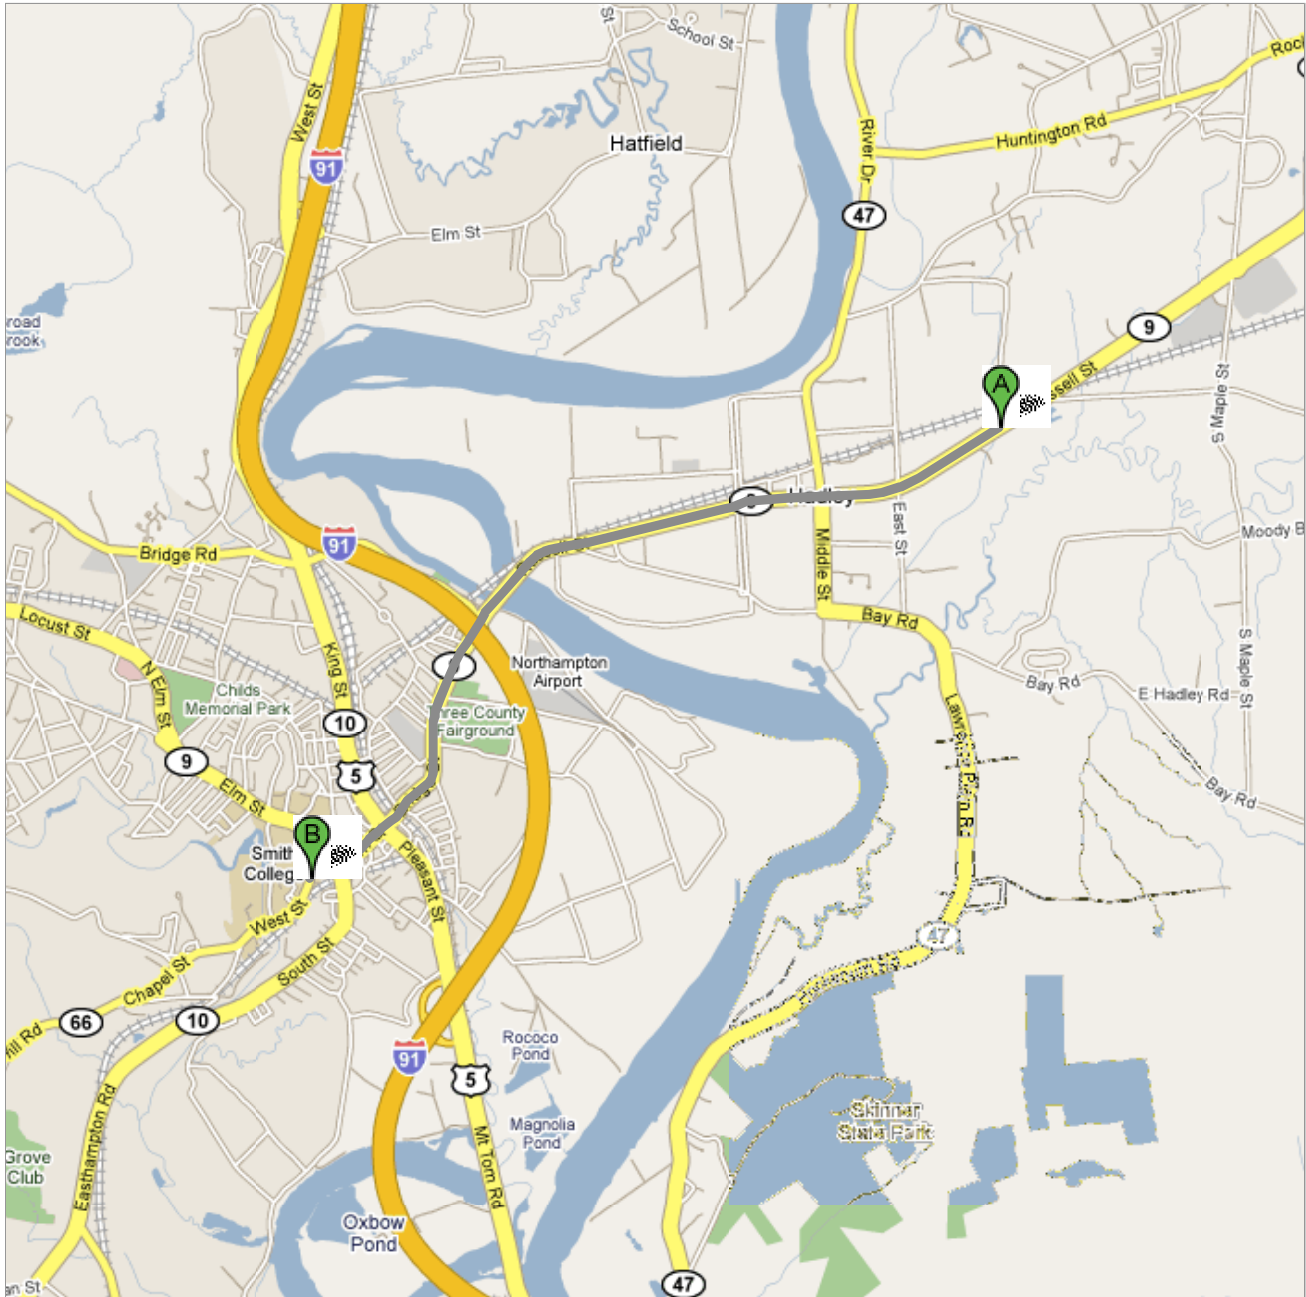

**Directions to West St & Arnold Ave,
Northampton, MA 01060**
4.3 mi – about 11 mins
Directions from Comfort Inn to Smith College Parking Garage

 237 Russell St, Hadley, MA 01035

 1. Head **southwest** on **RT-9/Russell St** toward **Pine Hill Rd** go 4.2 mi
total 4.2 mi
Continue to follow RT-9
About 9 mins

 2. Turn **left** at **Green St/RT-66** go 0.2 mi
total 4.3 mi
Continue to follow RT-66
About 2 mins

 West St & Arnold Ave, Northampton, MA 01060

These directions are for planning purposes only. You may find that construction projects, traffic, weather, or other events may cause conditions to differ from the map results, and you should plan your route accordingly. You must obey all signs or notices regarding your route.

Map data ©2009 , Tele Atlas