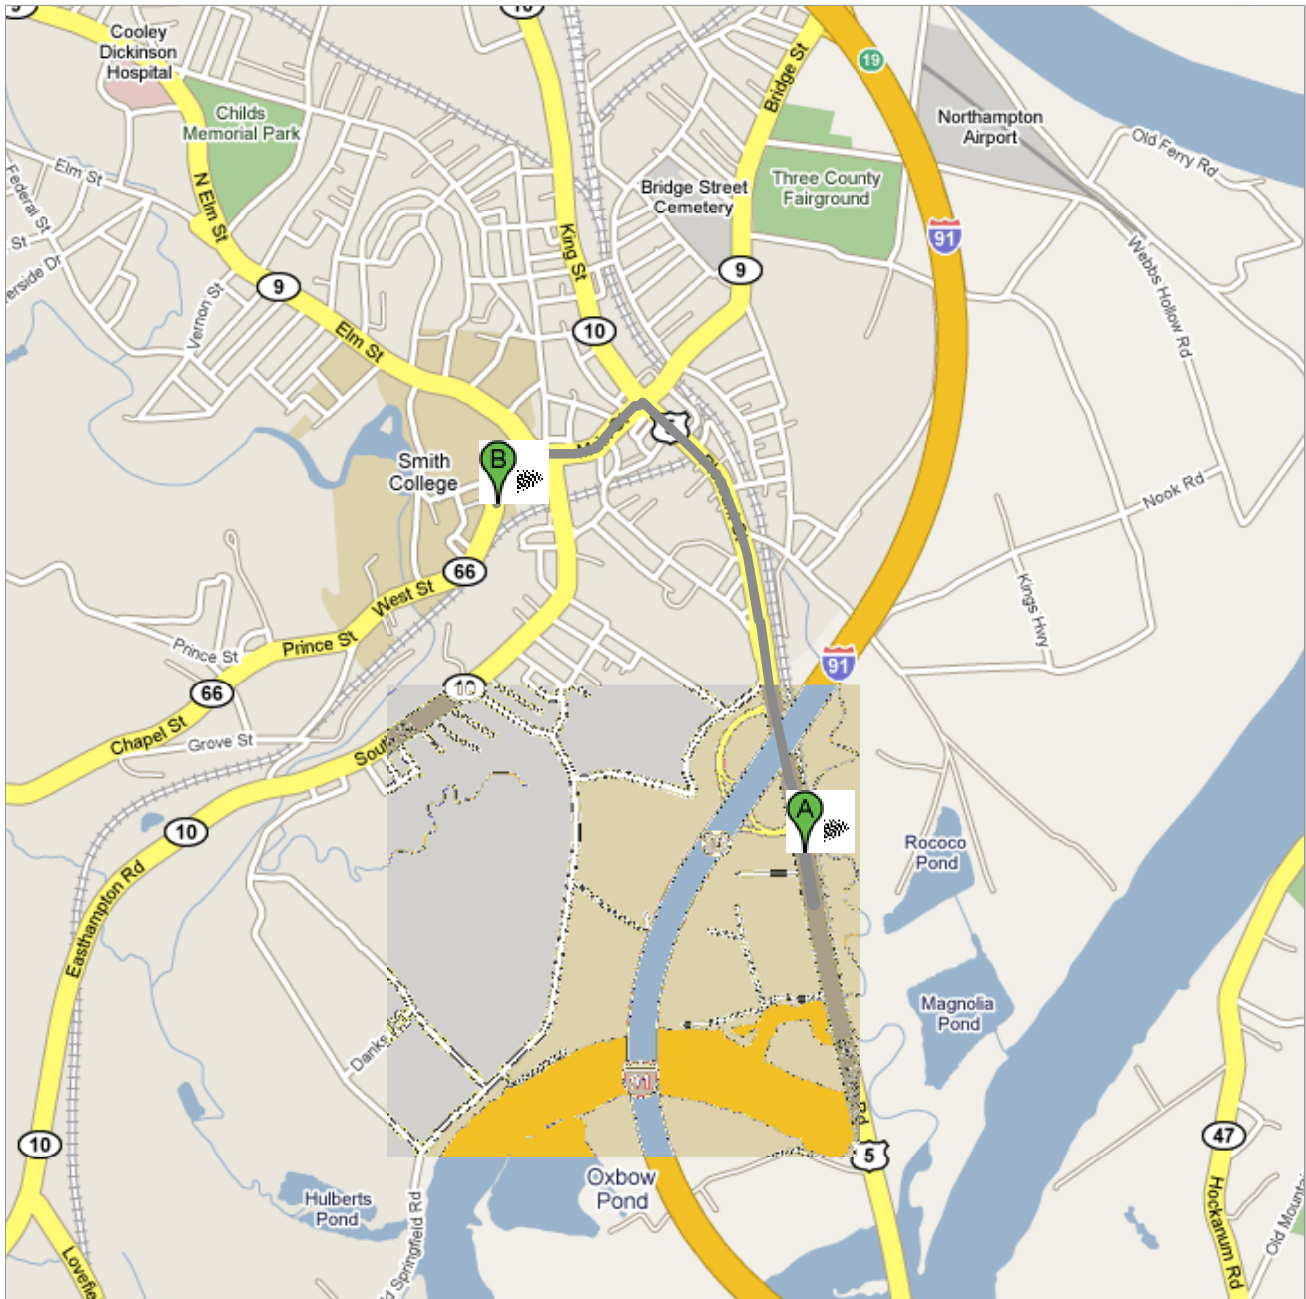

Directions to West St & Arnold Ave, Northampton, MA 01060

1.9 mi – about 5 mins

Directions from Clarion Hotel to Smith College Parking Garage

 1 Atwood Dr, Northampton, MA 01060

-
- | | | |
|---|--|---------------------------|
|  | 1. Head south on Mount Tom Rd/US-5 toward Oldbed Rd | go 0.1 mi
total 0.1 mi |
|  | 2. Make a U-turn
Continue to follow US-5
About 3 mins | go 1.3 mi
total 1.4 mi |
|  | 3. Turn left at Main St/RT-10/RT-9
Continue to follow Main St/RT-9
About 1 min | go 0.3 mi
total 1.7 mi |
|  | 4. Turn left at Green St/RT-66
Continue to follow RT-66
About 2 mins | go 0.2 mi
total 1.9 mi |

 West St & Arnold Ave, Northampton, MA 01060

These directions are for planning purposes only. You may find that construction projects, traffic, weather, or other events may cause conditions to differ from the map results, and you should plan your route accordingly. You must obey all signs or notices regarding your route.

Map data ©2009 , Tele Atlas