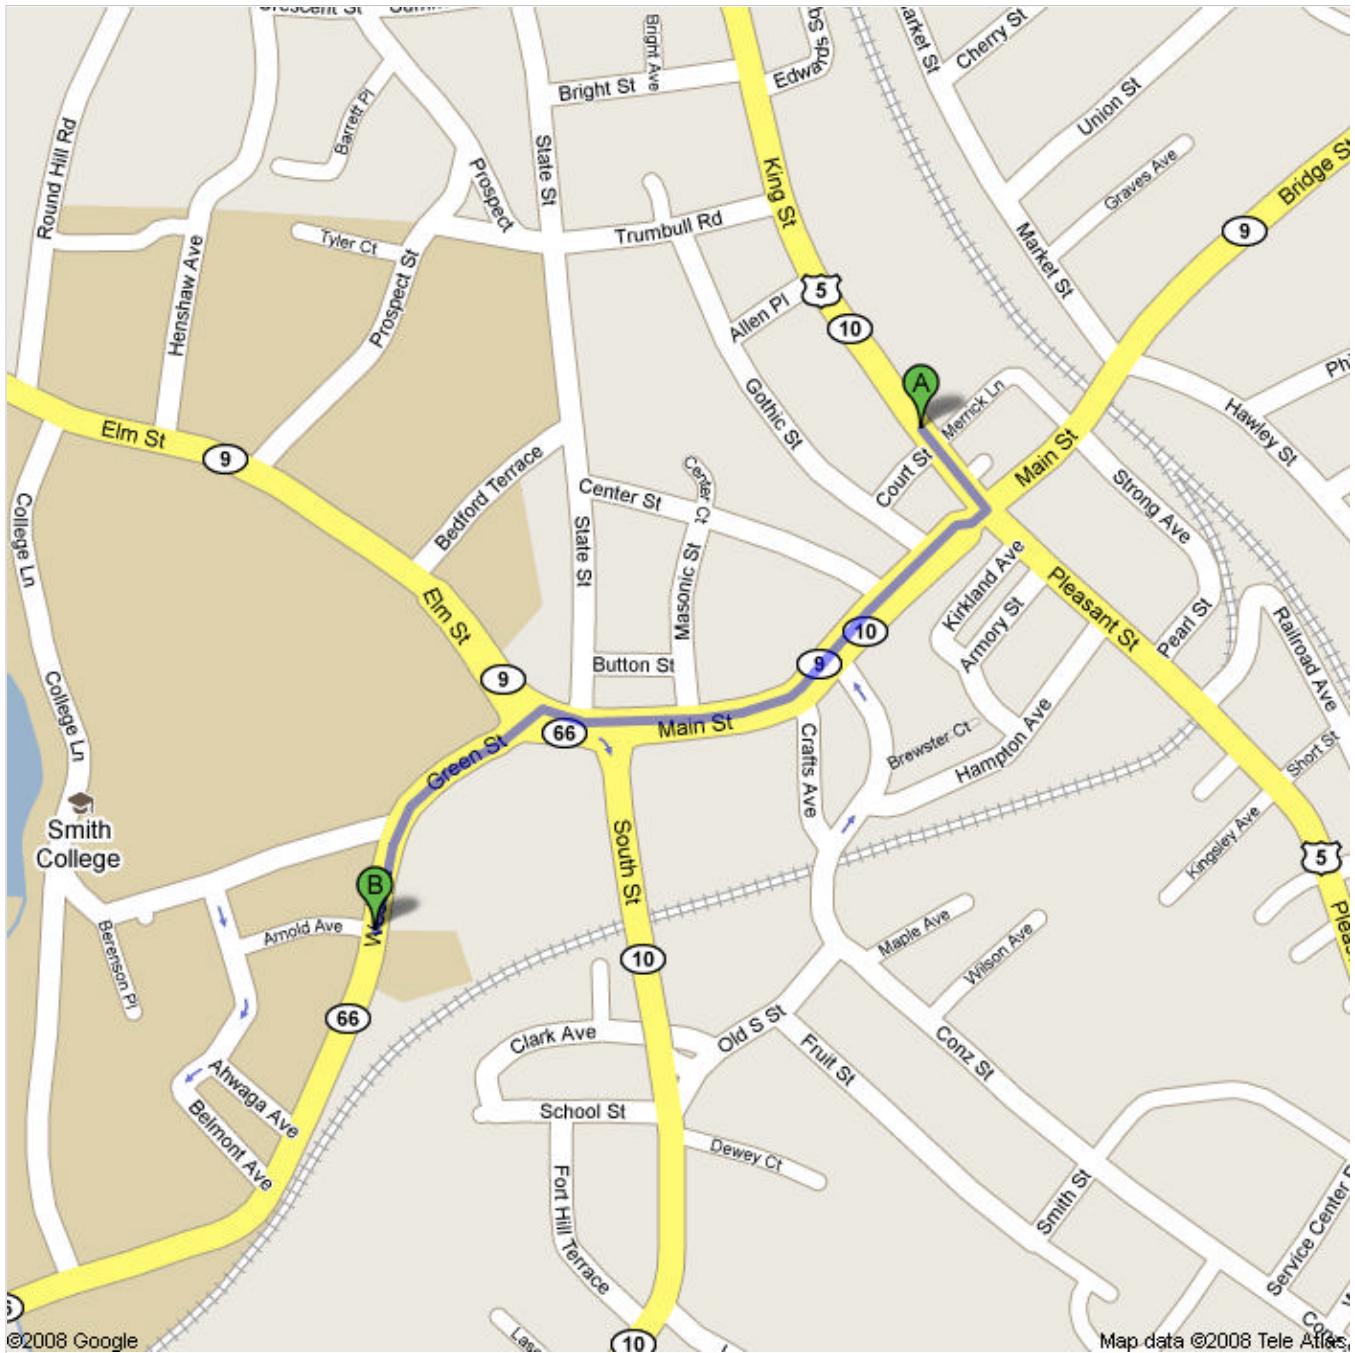

## Directions to West St & Arnold Ave, Northampton, MA 01060

0.5 mi – about 2 mins

Directions from Hotel Northampton to Smith College Parking Garage

36 King St, Northampton, MA 01060

---

- ⑩ 1. Head **southeast** on **King St/RT-10/US-5** toward **Court St** go 308 ft  
total 308 ft
- ⑨ 2. Turn **right** at **Main St/RT-10/RT-9** go 0.3 mi  
total 0.4 mi  
Continue to follow Main St/RT-9  
About 1 min

3. Turn **left** at **Green St/RT-66**

Continue to follow RT-66

About 2 mins

go 0.2 mi

total 0.5 mi

West St & Arnold Ave, Northampton, MA 01060

---

These directions are for planning purposes only. You may find that construction projects, traffic, weather, or other events may cause conditions to differ from the map results, and you should plan your route accordingly. You must obey all signs or notices regarding your route.

Map data ©2009 , Tele Atlas